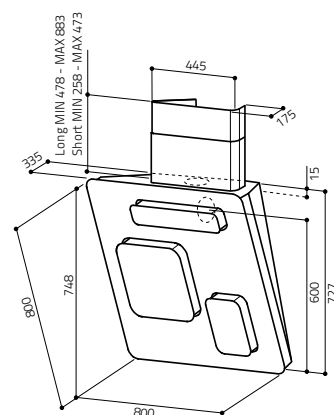

Feel Euphoria

Dotata di e-motion, un sistema di controllo naturale e intuitivo. Il controllo delle funzioni avviene sfiorando i pannelli che si attivano con un movimento elettronico. Per cotture a basso contenuto di vapori, sarà sufficiente aprire il pannello più piccolo; per una più ampia capacità di aspirazione sarà necessario aprire quello più grande. Per una cottura intensa, è opportuno aprire entrambi i pannelli contemporaneamente. Allo stesso modo, lo sfioramento del pannello orizzontale attiverà l'illuminazione del piano cottura.

With e-motion, the natural and intuitive control system. Simply touch the electronically activated panels to operate them. Open the smaller panel when your cooking produces only a little steam. Open the larger panel if you need to extract more steam. When your cooking produces a lot of steam, open both panels together. Touching the horizontal panel switches the hob lighting on and off.

e-motion